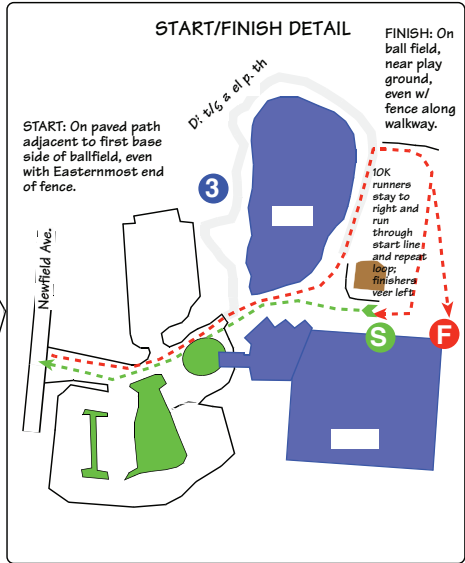

JCC JumpStart Races

5/10 km, Stamford, CT

CT14002JRG/CT14003JRG

This Certification effective
8/22/2014 to 12/31/2024

Measured by Jim Gerweck 14 July 2011

Jewish Community Center

1035 Newfield Avenue, Stamford, CT 06905 · 203 322-7900 www.stamfordjcc.org